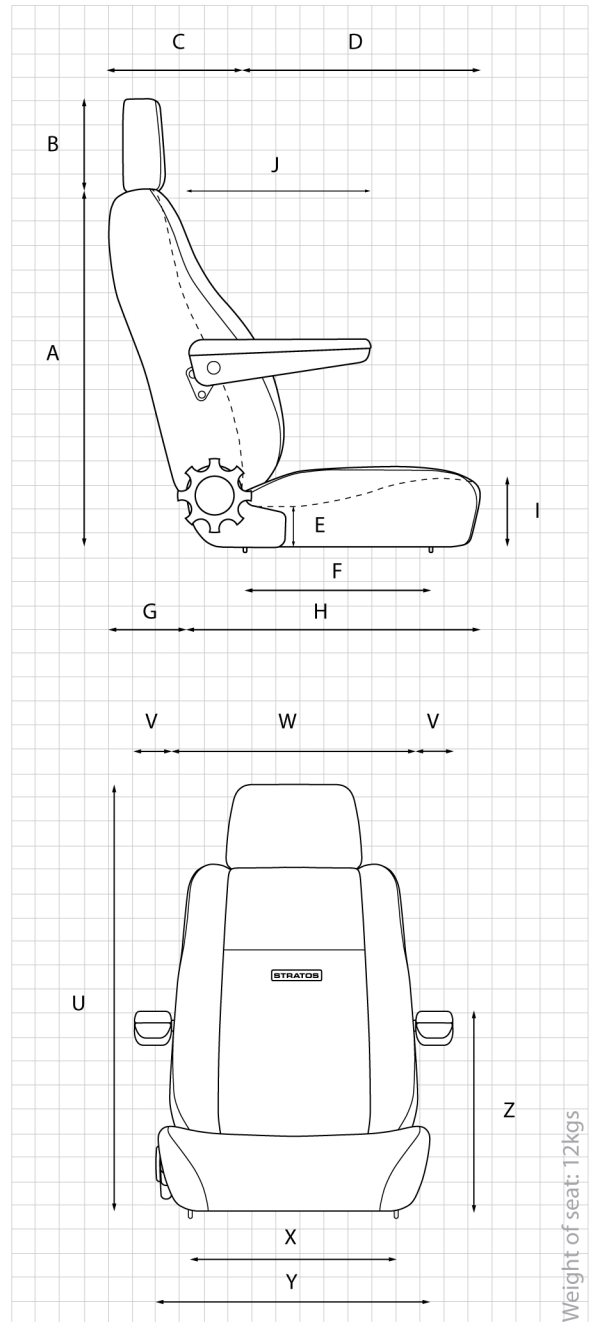

enhanced with an optional air lumbar adjuster. The Compact base features energy absorbing mesh which lessens driver fatigue and increases comfort.

Features

- ✓ Ergonomically designed
- ✓ Vibration reducing mesh
- ✓ Ultra comfortable foam
- ✓ Wide variety of applications

Options Air Lumbar Adjuster, Adjustable Armrests, Seat Turntable, Custom Trim.

Dimensions

	A	B	C	D	E	F	G	H
<i>min.</i>	640	170	240	440	65	320	170	510
<i>max.</i>		235						
	I	J	U	V	W	X	Y	Z
<i>min.</i>	120	325	840	70	515	405	510	345
<i>max.</i>			905					

Dimensions

Weight of seat: 12kgs