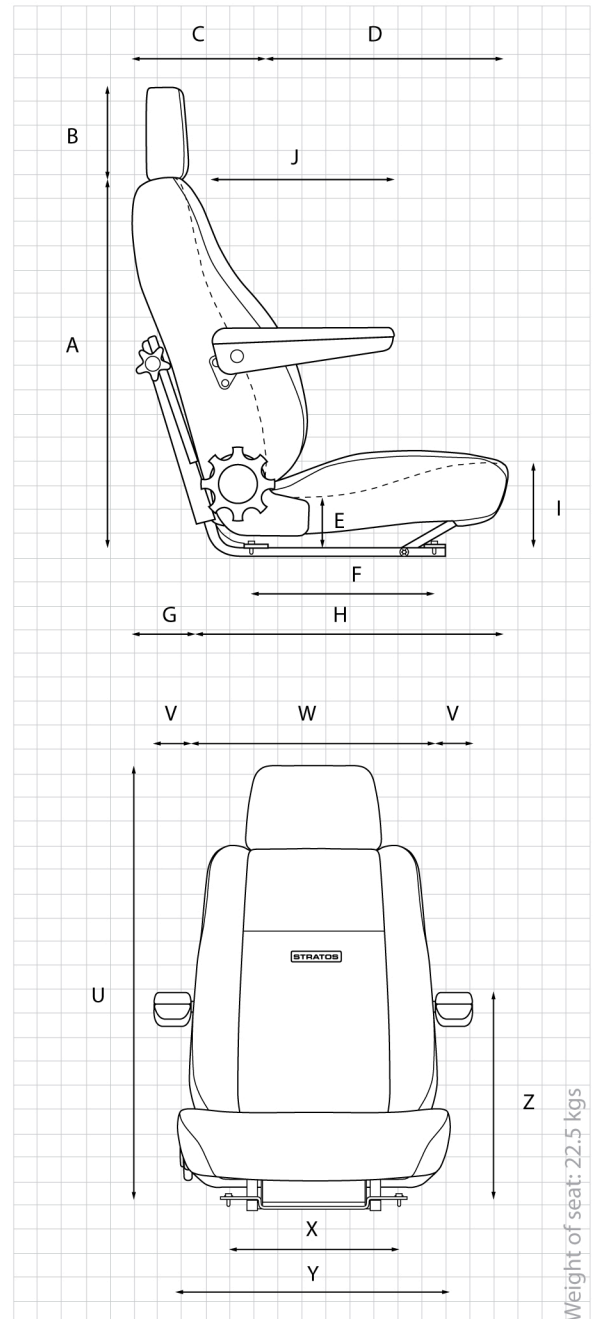

3000 LTSS

Part Number: 904

Specifications

The 3000 LTSS seat in Charcoal coloured trim

The ultra-comfortable 3000 LTSS is a relief for light truck and 4WD operators. Featuring the world first, patented LTSS low profile suspension system, the 3000 LTSS delivers maximum comfort and minimum vibration in

small cabin vehicles. The 3000 LTSS features the ergonomically contoured 3000 series backrest. Energy absorbing mesh in the base reduces driver fatigue and increases comfort.

Features

- ✓ Adjustable low profile LTSS Suspension
- ✓ Ultra comfortable Enduro Foam
- ✓ Energy absorbing mesh under seat
- ✓ Precise reel type recliner mechanism
- ✓ Weight rating 120kg

Options Air Lumbar Adjuster, Adjustable Armrests, Seat Turntable, Custom trim, Heavy duty suspension upgrade.

Dimensions

| | A | B | C | D | E | F | G | H |
|------|-----|-----|-----|-----|-----|-----|-----|-----|
| max. | 670 | 235 | 230 | 470 | 110 | 320 | 150 | 550 |
| min. | 620 | 170 | | | 60 | | | |
| | I | J | U | V | W | X | Y | Z |
| max. | 160 | 320 | 840 | 70 | 485 | 320 | 500 | 390 |
| min. | 110 | | 790 | | | | | |

Dimensions

Weight of seat: 22.5 kgs