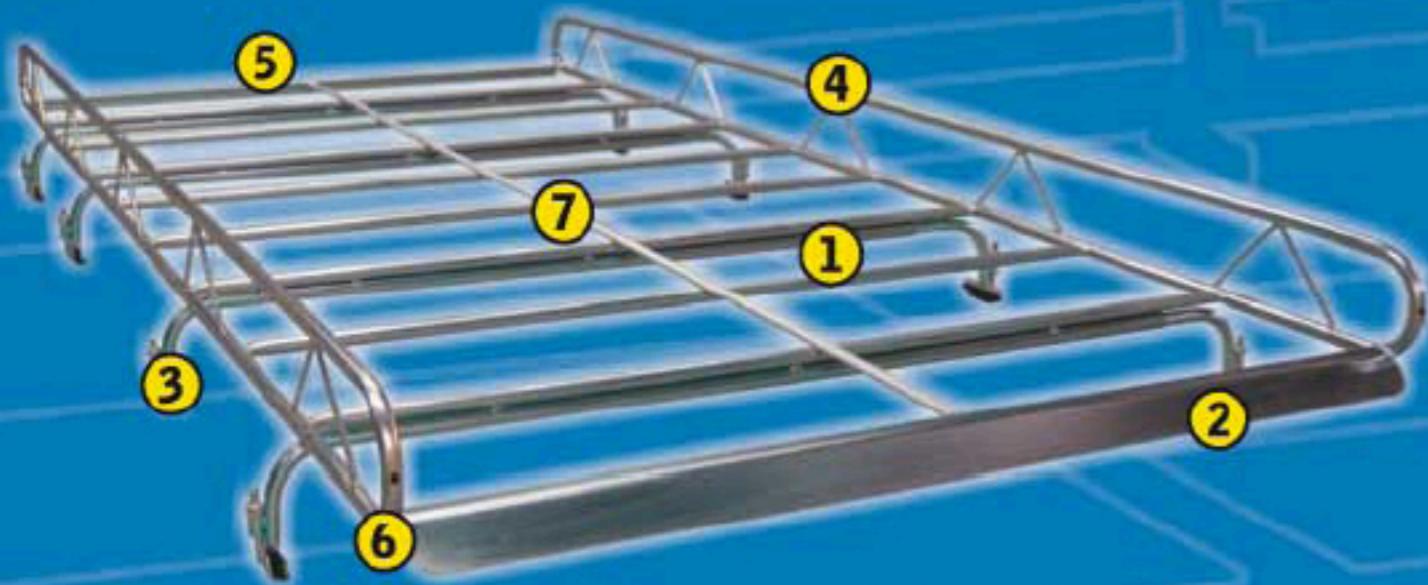

ACCESSORIES

LADDER ROLLERS

Makes loading ladders and long items effortless.

LADDER STRAPS

The quick and easy way to secure your ladder. Comes with a 1.3 metre strap and rubber coated hook.

RATCHET STRAPS

The most secure & fastest way of tying down any load. Comes with either a 2 or 4 metre strap and rubber coated hooks.

PIPE CLAMPS & BAZOOKA TUBES

Used for storage of long lengths of conduit & PVC extrusions. Available in 100mm & 150mm dia. Bazooka tubes have reinforced end caps to prevent lengths piercing through when braking heavily.

MOUNTING TYPES

GUTTER MOUNT

Mounts to vehicle gutters, with protection strips above and below gutter to prevent damage to vehicle paintwork.

GUTTERLESS

Mounts to existing bolt points, provided in the vehicle roof. Very robust system.

TRACK MOUNT

Permanent tracks are fixed to the roof panel, providing a secure mounting base. Racks can be easily removed from tracks if required. Fully sealed against corrosion and leakage.

UTE BODY MOUNT